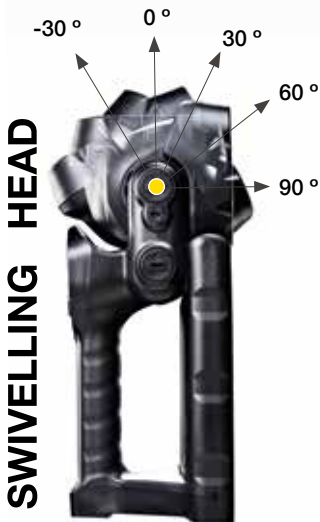

www.adalit.com

ADALIT
Smart Lighting Solutions

Customer Service
Tel.: +34 985 347 806
Fax: +34 985 358 378
info@adalit.com