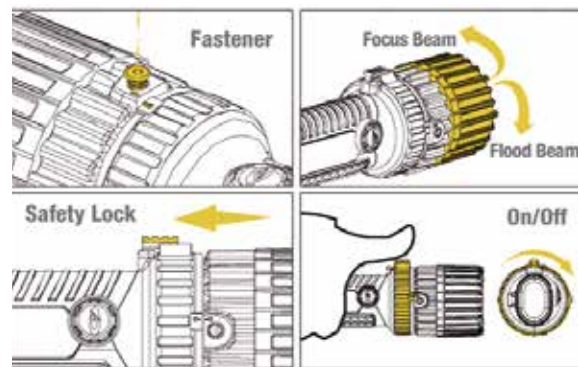

SPOT HIGH	SPOT LOW	FLOOD HIGH	FLOOD LOW
LIGHT OUTPUT	160 LUMENS	60 LUMENS	160 LUMENS	60 LUMENS
Beam	116 METRES	72 METRES	26 METRES	16 METRES
RUN TIMES	6hrs	13hrs	6hrs	13hrs
4XAA	IP67 RATING	DIMENSIONS 184mm x52mm Diameter	250g	

PRODUCT CODE: NSSAFA-FLA-ZOOM
Formally known as NSEXZOOM